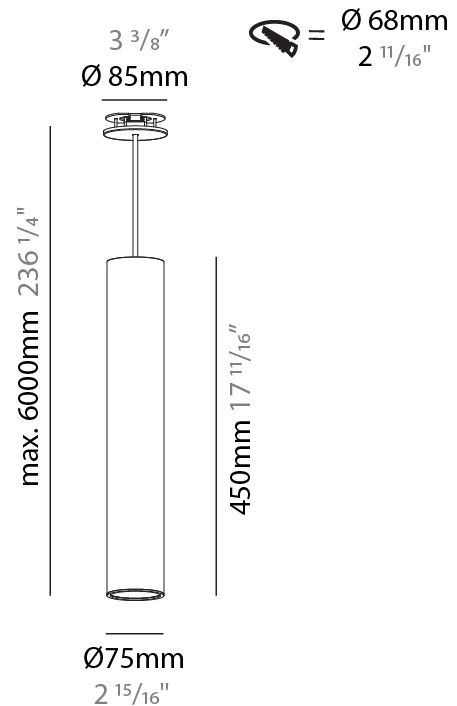

PHYSICAL

Shape: Cylinder
Diameter (mm): 75
Diameter (in): 2 ¹⁵/₁₆
Height (mm): 450
Height (in): 17 ¹¹/₁₆
Max. Overall Height (mm): 2450
Max. Overall Height (in): 96 ⁷/₁₆
Light Distribution: Downlight
Diffuser: Shine Ring 0-6
Fixture Finish: SSR / BKV / CWI / CRY / HAB / UFT / ITA / RUA / FTG / MYG / LOD / PUS / FRO / FUP / KIA / POP / BLS / SPG / MEY / GOH / GUM / CHC / COM / ABZ / JAG / OBR / MOS / ROR
Fixture Material: Aluminum
Cable Details: 2000mm / 6000mmm Cable in White / Black / Orange / Red
Cut-out Measurements: 68mm / 2 11/16"

ELECTRICAL

Lamp Type: LED (Zhaga Standard)
Input Wattage (W): 20
Total Output Wattage (W): 18.2
Dimming: Non-Dimming / Phase Dimming (120vac Only)
Driver Included: Yes
Driver Location: Integrated
Driver Type: Constant Current - Universal
Driver Class: Class 2
Input Voltage (V): 120 - 277
Constant Current (MA): 500
Upon Request: (Not included - see components) Remote: 0-10Vdc dimming

LED

Number of LEDs: 1
Color Temperature (°K): 2700 / 3000 / 4000
Max. Delivered Lumen (lm): 1512 / 1568 / 1680
Nominal Lumen (lm): 1782 / 1848 / 1981
CRI: >90 CRI
Lamp Life (hrs): 50000
Upon Request: ***3500K available in minimum quantities (larger quantities upon request)

OPTICAL

Reflector°: 18 / 36 / 52

RATINGS AND CERTIFICATIONS

Certified By: Certified for North American Standards
IP rating: IP20